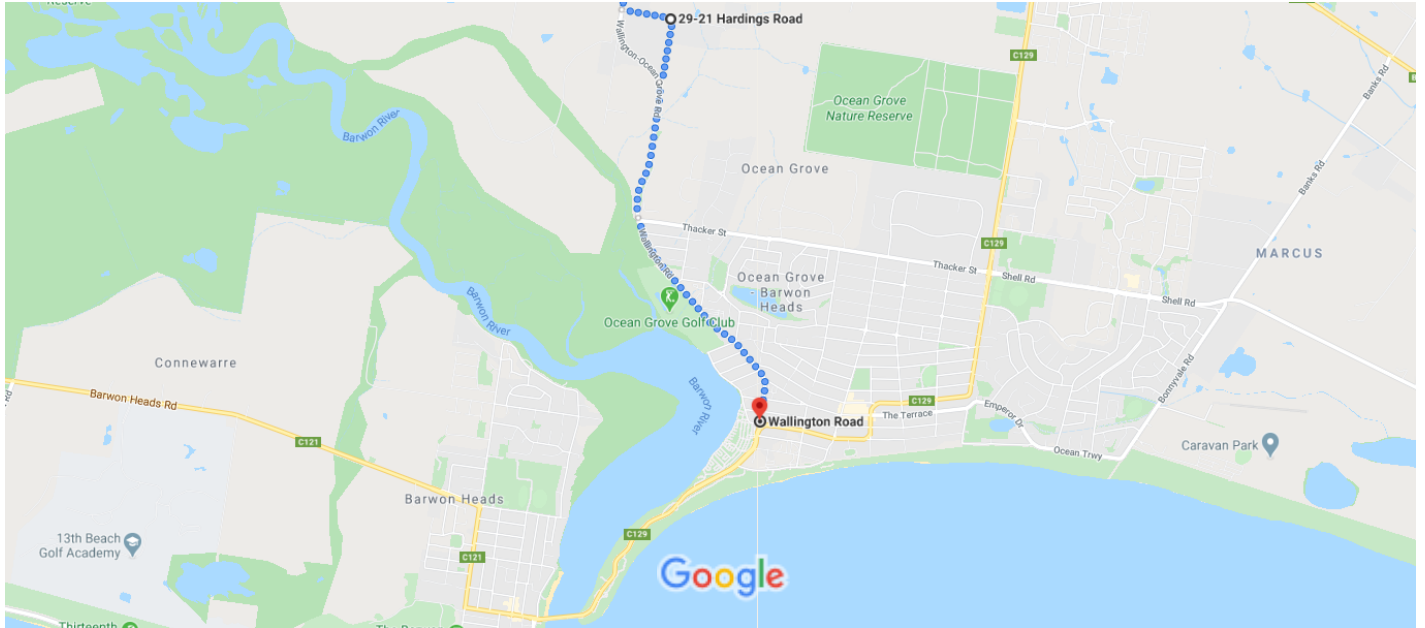

96 Western Beach Rd, Geelong VIC 3220 to Wallington Rd, Ocean Grove VIC 3226

Walk 26.3 km, 5 h 25 min

Map data ©2020 2000 ft

⚠ Use caution—walking directions may not always reflect real-world conditions

96 Western Beach Rd

Geelong VIC 3220

- ↑ 1. Walk south-east on Western Beach Rd towards Brearleys Ln 140 m
 - ↘ 2. Turn right onto Moorabool St 1.5 km
 - ↙ 3. Turn left onto Carr St 250 m
 - ↘ 4. Turn right onto Yarra St 54 m
 - ↙ 5. Turn left at Lonsdale St 48 m
- i Destination will be on the left

26 min (1.9 km)

South Geelong Station

Yarra St, South Geelong VIC 3220

- ↑ 6. Walk north-west towards Yarra St 48 m
- ↘ 7. Turn right onto Yarra St 46 m
- ↘ 8. Turn right onto Carr St 1.3 km

-  9. Slight left to stay on Carr St
 Go through 1 roundabout

44 min (3.7 km)

Wallington Rd

Ocean Grove VIC 3226

These directions are for planning purposes only. You may find that construction projects, traffic, weather, or other events may cause conditions to differ from the map results, and you should plan your route accordingly. You must obey all signs or notices regarding your route.