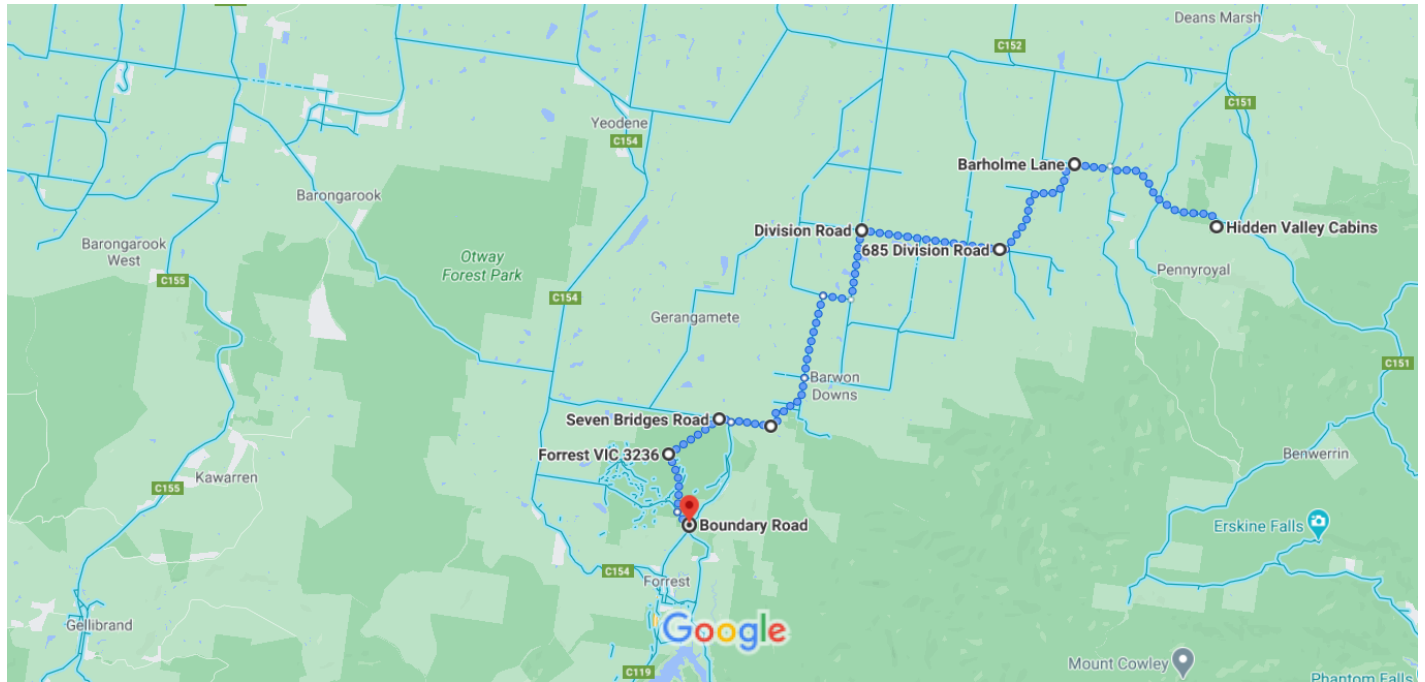

Hidden Valley Cabins to Boundary Rd, Forrest
VIC 3236

Walk 23.3 km, 4 hr 46 min

Map data ©2020 2 km

Use caution—walking directions may not always reflect real-world conditions

Hidden Valley Cabins

65 Pennyroyal Station Rd, Pennyroyal VIC 3235

1. ↑ 1. Walk north-west on Pennyroyal Station Rd towards Pennyroyal Valley Rd
   3.5 km
2. ↶ 2. Turn left to stay on Pennyroyal Station Rd
   900 m
3. ↷ 3. Slight right onto Barholme Ln
    Destination will be on the right
   64 m

54 min (4.5 km)

Barholme Ln

Pennyroyal VIC 3235

1. ↑ 4. Walk west on Barholme Ln
   64 m
2. ↶ 5. Turn left towards Murroon Rd
   47 m
3. ↷ 6. Turn right onto Murroon Rd
   3.1 km
4. ↑ 7. Continue straight onto Division Rd
    Destination will be on the right
   160 m