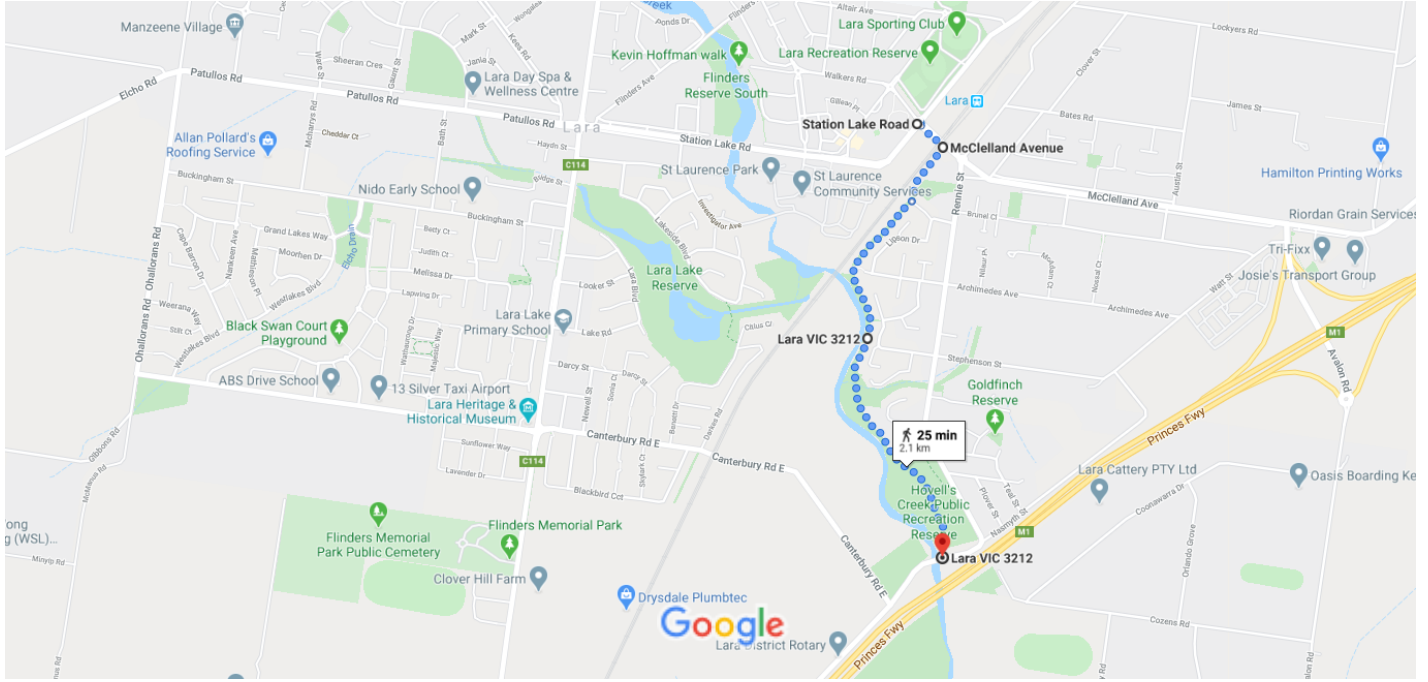

Station Lake Rd, Lara VIC 3212 to Lara, Victoria 3212 Walk 2.1 km, 25 min

Map data ©2020 1000 ft

⚠ Use caution—walking directions may not always reflect real-world conditions

Station Lake Rd

Lara VIC 3212

- ↑ 1. Walk east towards Station Lake Rd
_____ 11 m
- 📍 2. Exit the roundabout onto McClelland Ave
_____ 13 m
- ↗ 3. Slight right
_____ 120 m
- ↘ 4. Turn right
_____ 5 m

2 min (150 m)

McClelland Ave

Lara VIC 3212

- ↑ 5. Walk south-west
_____ 260 m
- ↘ 6. Turn right
_____ 650 m

11 min (900 m)

Lara

Victoria 3212

↑ 7. Walk south towards Rennie St

1.0 km

12 min (1.0 km)

Lara

Victoria 3212

These directions are for planning purposes only. You may find that construction projects, traffic, weather, or other events may cause conditions to differ from the map results, and you should plan your route accordingly. You must obey all signs or notices regarding your route.