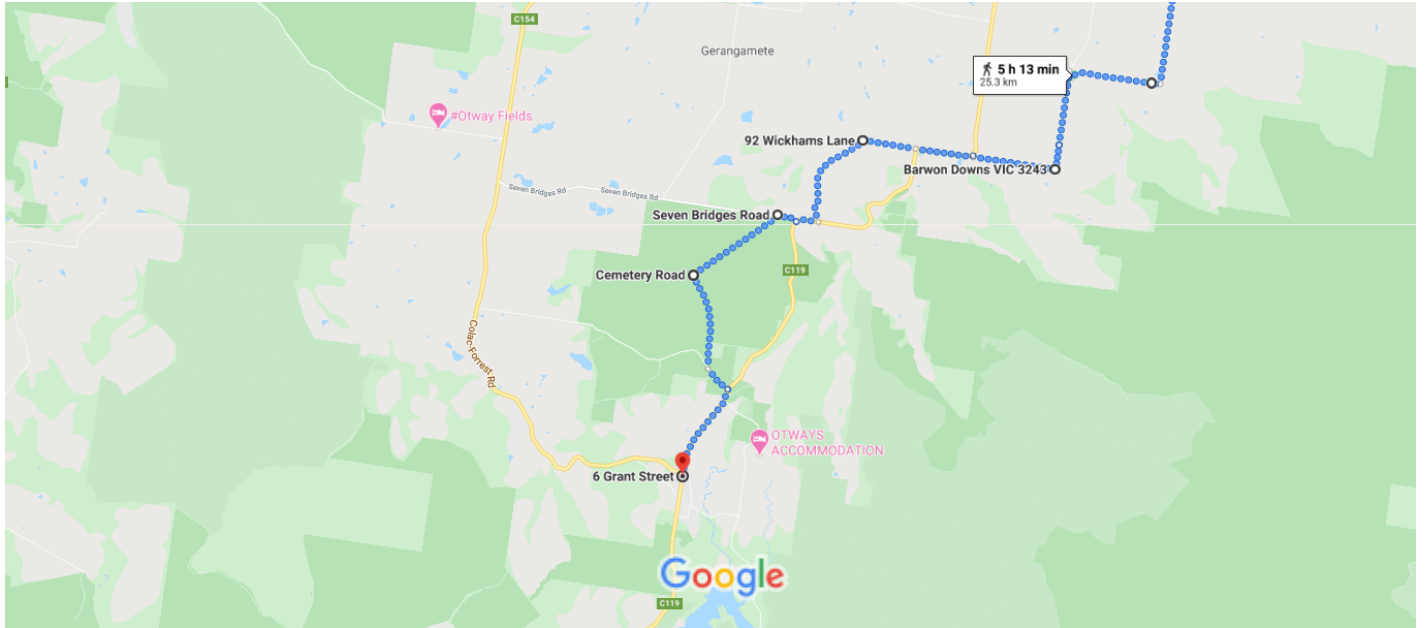

Hidden Valley Cabins to 6 Grant St, Forrest VIC 3236

Walk 25.3 km, 5 h 13 min

Map data ©2020 1 mi

Use caution—walking directions may not always reflect real-world conditions

### Hidden Valley Cabins

65 Pennyroyal Station Rd, Pennyroyal VIC 3235

- 1. Walk north-west on Pennyroyal Station Rd towards Pennyroyal Valley Rd  
3.5 km
- 2. Turn left to stay on Pennyroyal Station Rd  
900 m
- 3. Slight right onto Barholme Ln  
 Destination will be on the right  
54 m

### Barholme Ln

Pennyroyal VIC 3235

- 4. Walk west on Barholme Ln  
75 m
- 5. Turn left towards Murroon Rd  
47 m
- 6. Turn right onto Murroon Rd  
3.1 km
- 7. Continue straight onto Division Rd  
1.0 km
- 8. Turn right onto Middle Murroon Rd  
9 m

## 760 Division Rd

Murroon VIC 3243

- ↑ 9. Walk south on Middle Murroon Rd towards Division Rd  

---

 9 m
- ↑ 10. Continue onto Mcpaddens Rd  

---

 2.5 km
- ↗ 11. Turn right onto Creamery Rd  
 ⓘ Destination will be on the right  