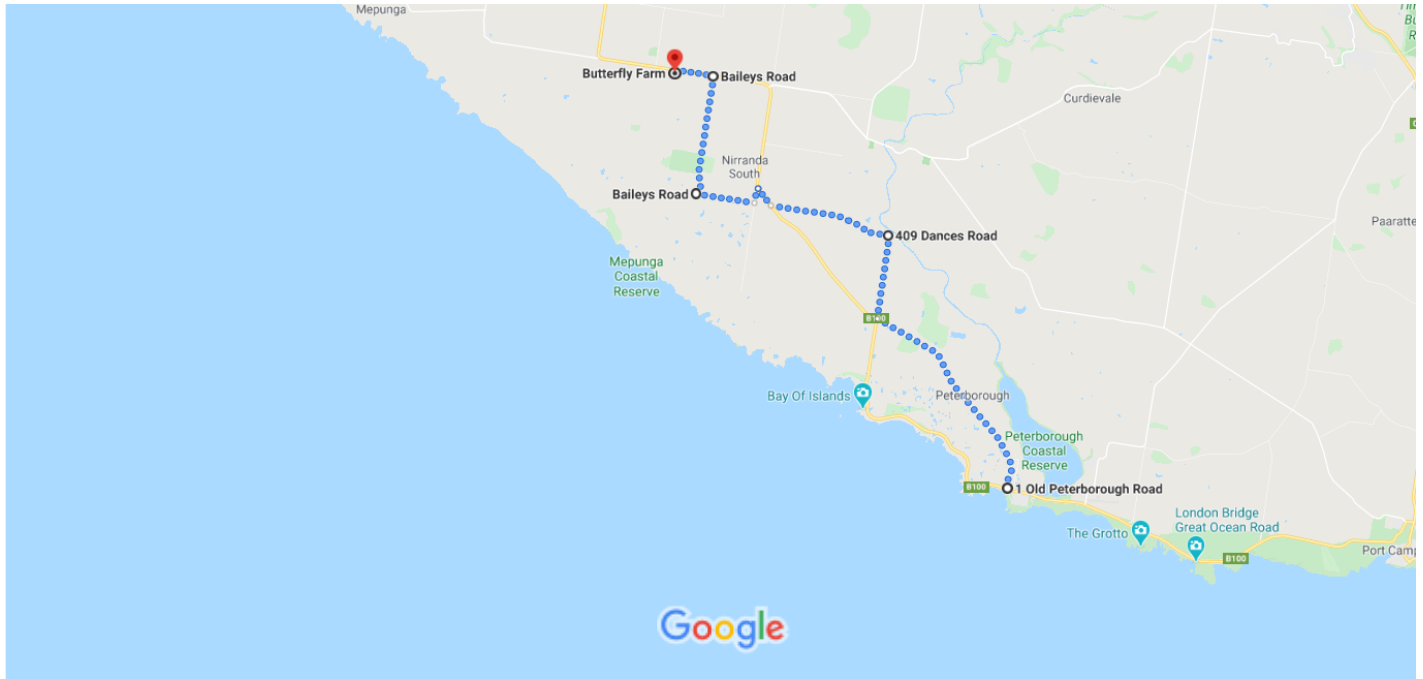

1 Old Peterborough Rd, Peterborough VIC 3270 Walk 18.9 km, 3 h 50 min to Butterfly Farm

Map data ©2020 1 mi

Use caution—walking directions may not always reflect real-world conditions

## 1 Old Peterborough Rd

Peterborough VIC 3270

- ↑ 1. Walk north on Old Peterborough Rd towards Childers St  
6.3 km
- ➔ 2. Turn right onto Dances Rd  
2.3 km

1 h 43 min (8.5 km)

## 409 Dances Rd

Nirranda South VIC 3268

- ↑ 3. Walk west on Dances Rd towards Sodas Ln  
3.4 km
- ➔ 4. Turn right onto Great Ocean Rd/B100  
600 m
- ↶ 5. Turn left onto Radfords Rd  
400 m
- ➔ 6. Turn right onto Borthwicks Rd  
1.6 km
- ➔ 7. Turn right onto Baileys Rd  
 Destination will be on the left  
9 m

## Baileys Rd

Nirranda VIC 3268

- ↑ 8. Walk north-east on Baileys Rd towards Andersons Rd

 Destination will be on the left

---

3.3 km

---

39 min (3.3 km)