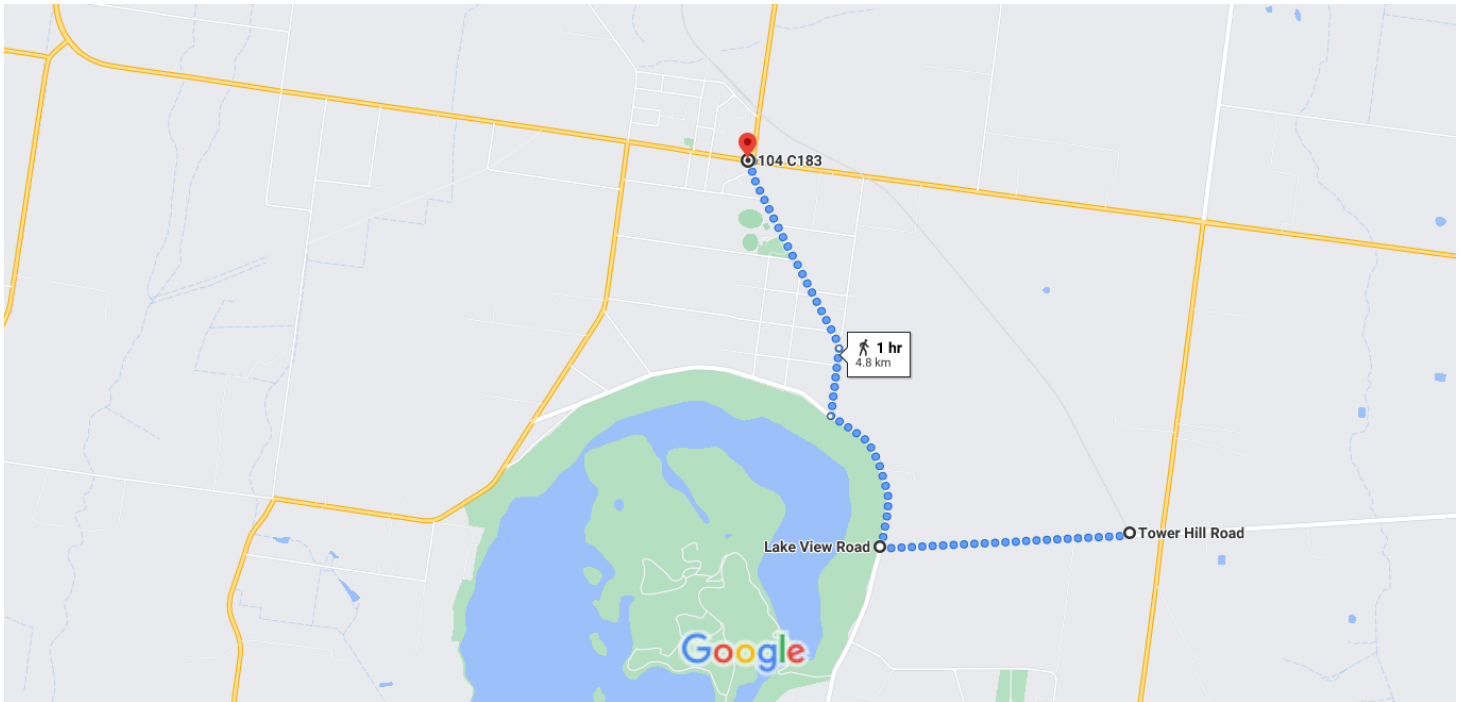

Tower Hill Rd, Illowa VIC 3282 to 104 C183, Koroit VIC 3282

Walk 4.8 km, 1 hr

Map data ©2021 500 m

Use caution—walking directions may not always reflect real-world conditions

Tower Hill Rd

Illowa VIC 3282

- 1. Walk west on Tower Hill Rd towards Lake View Rd
1.8 km
- 2. Turn right onto Lake View Rd
 Destination will be on the left
13 m

24 min (1.8 km)

Lake View Rd

Koroit VIC 3282

- 3. Walk north on Lake View Rd towards Lake St
1.1 km
- 4. Turn right onto Lake St
500 m
- 5. Continue onto High St
1.5 km

↩ 6. Turn left onto Commercial Rd/C183

 Destination will be on the right

38 m

36 min (3.1 km)

104 C183

Koroit VIC 3282

These directions are for planning purposes only. You may find that construction projects, traffic, weather, or other events may cause conditions to differ from the map results, and you should plan your route accordingly. You must obey all signs or notices regarding your route.